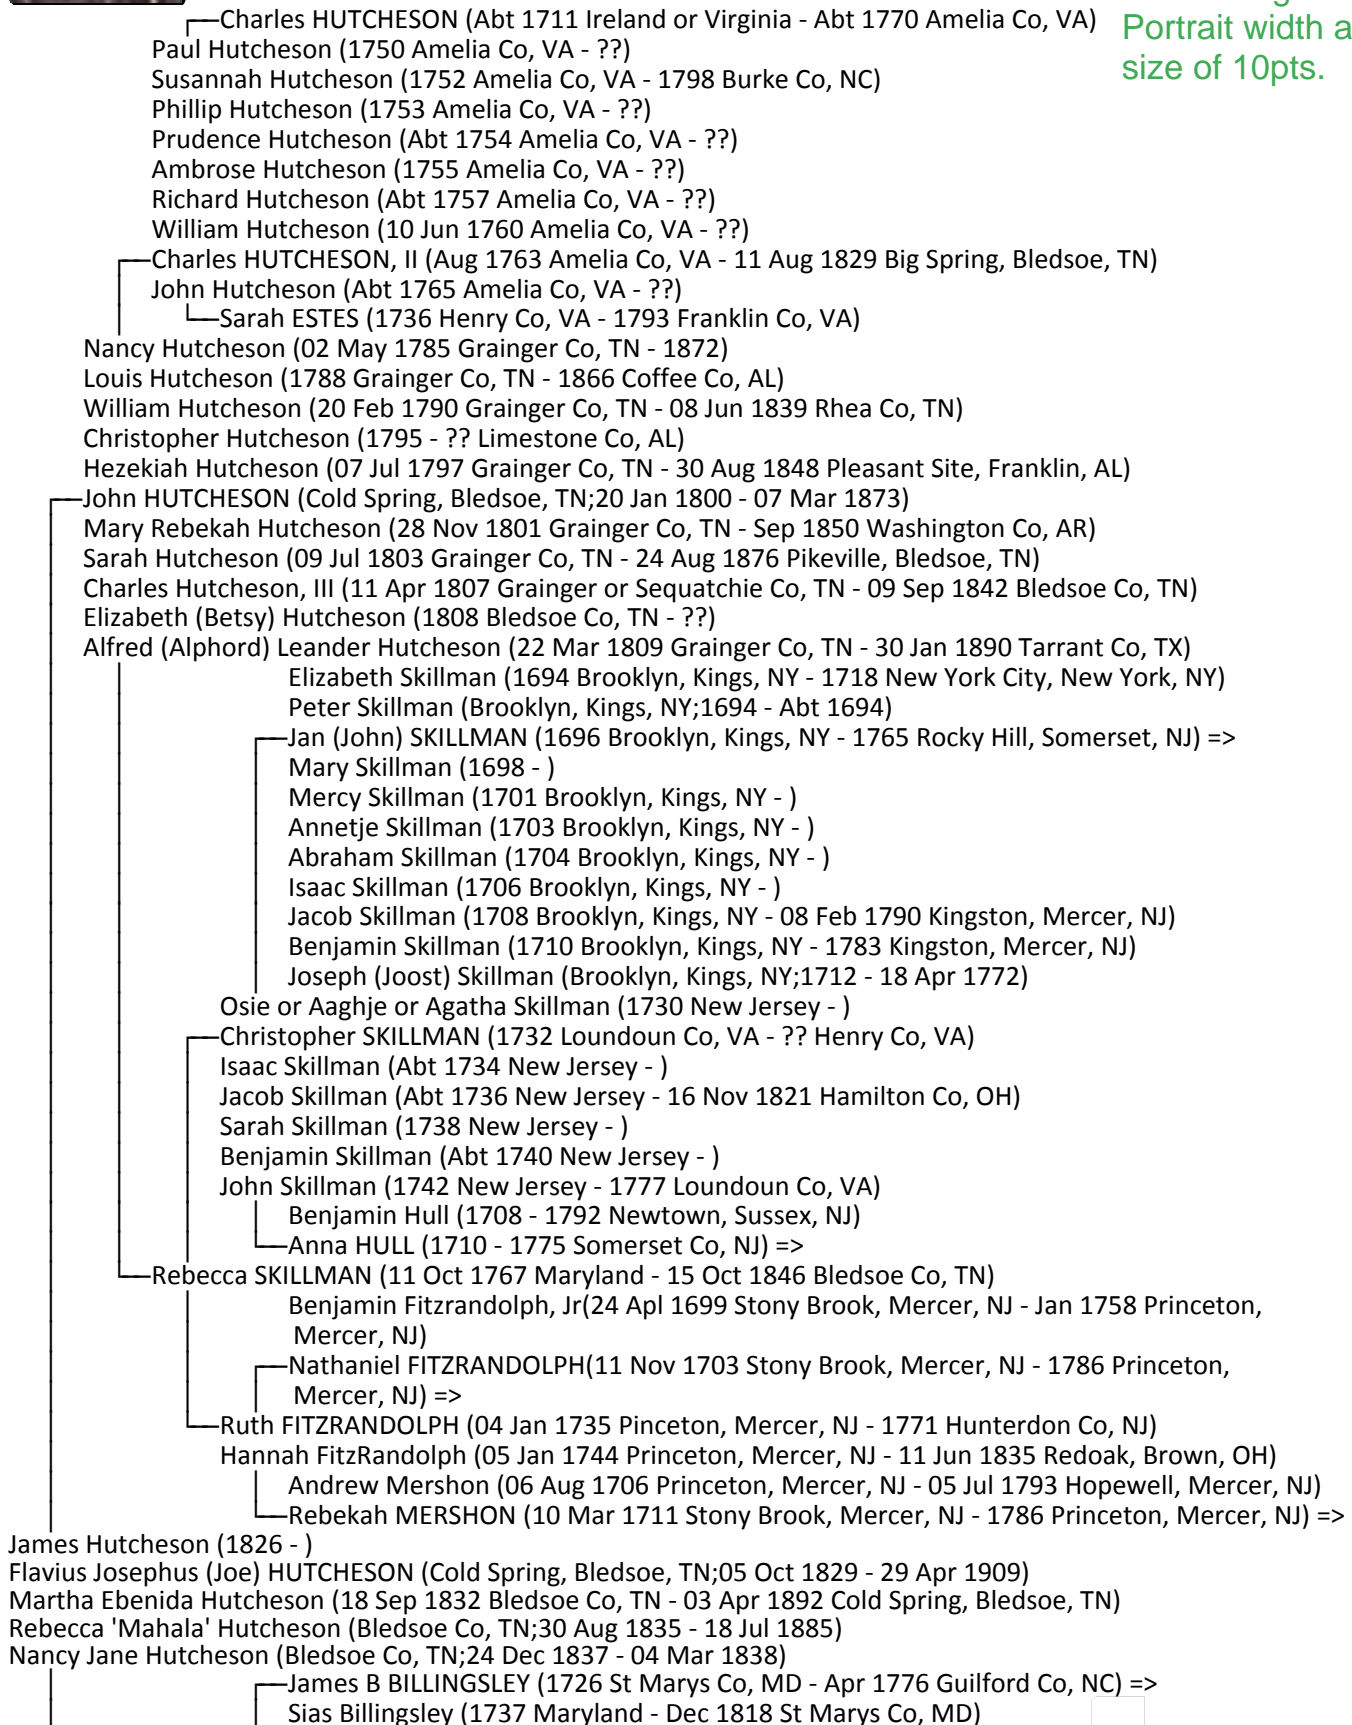

Ancestors of Flavius Josephus (Joe) HUTCHESON

♂ 05 Oct 1829 - 29 Apr 1909 (Age 79)

This is a 4-generation
Text+ Pedigree chart
with siblings. It uses
Portrait width and a font
size of 10pts.

This chart displayed 20 direct ancestors among 90 people in 4 generations.
 5 people have additional ancestors not shown on this chart.

Robin Richmond's Genealogy Database - Maintained by Robin Richmond
<http://www.robinr.org/family/>